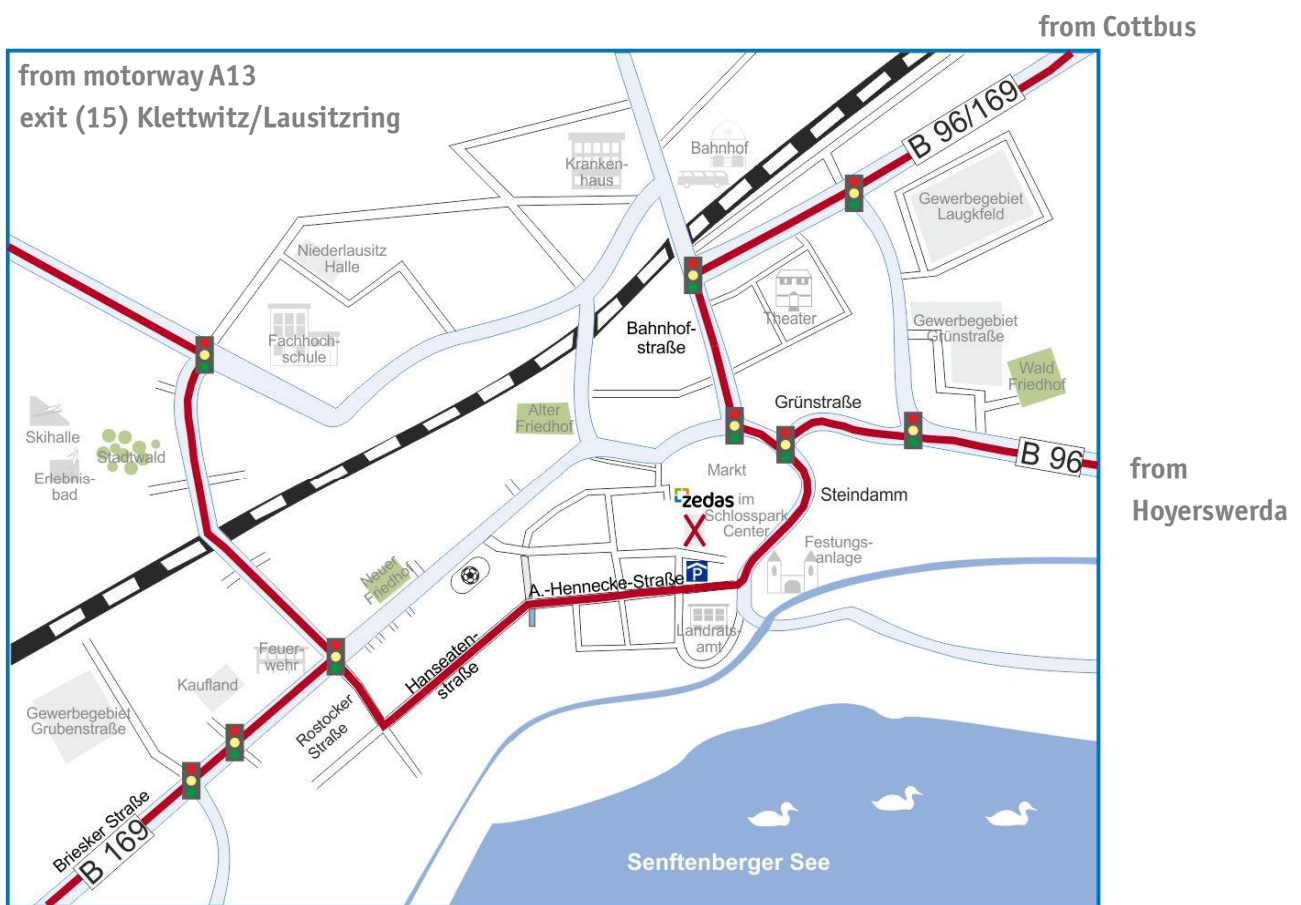

Directions

Branche office Schlosspark-Center Senftenberg

Am Neumarkt 2-4
01968 Senftenberg

directions sketch

from motorway A13
exit (17) Ruhland/Schwarzheide