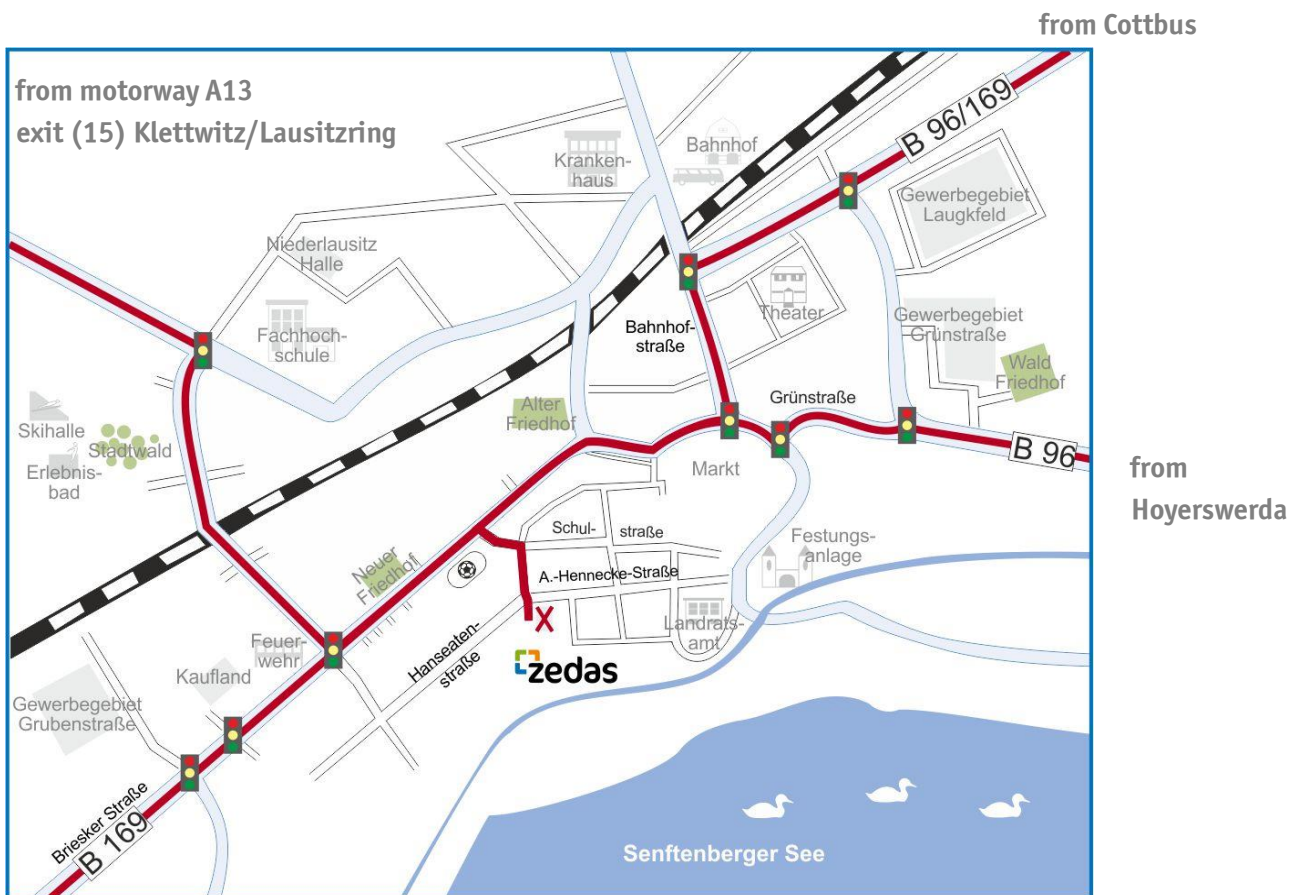

Directions

Head Quarter

Adolf-Hennecke Straße 37
01968 Senftenberg

directions sketch

from motorway A13
exit (17) Ruhland/Schwarzheide